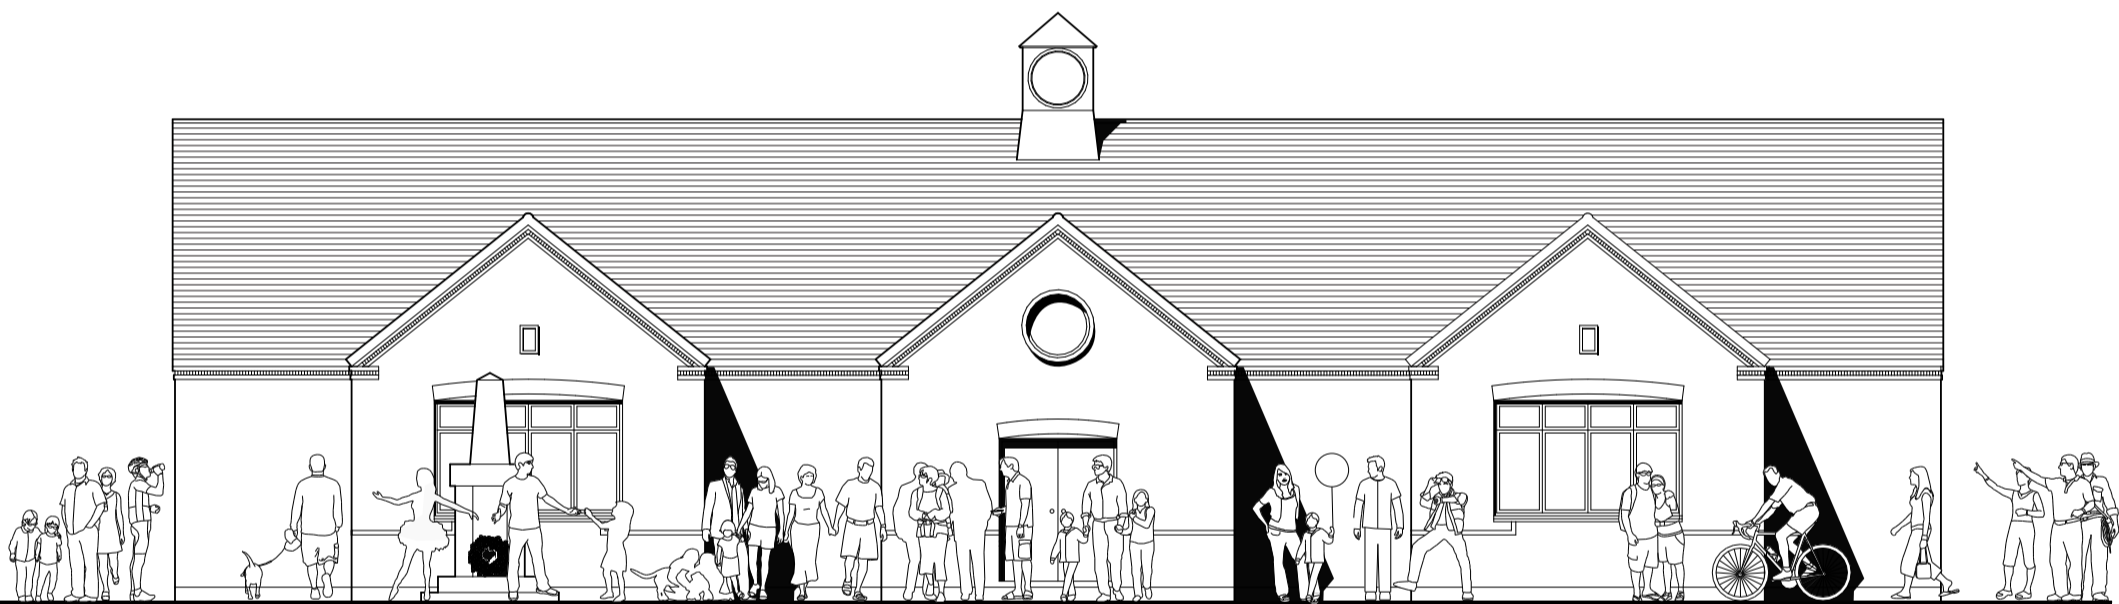

Church Lawford

Village Fete.

Sunday 22nd June 2008 2.30pm

Scirocco Wind Ensemble / Bouncy Castle / Tombola / Skittles / Cake Stall / Plant Stall / Hot Dogs / Ice Creams / China Smashing / Home Produce / Strawberry Teas in the New Village Hall & Much More..

Songs of Praise on the Village Green at 5pm.